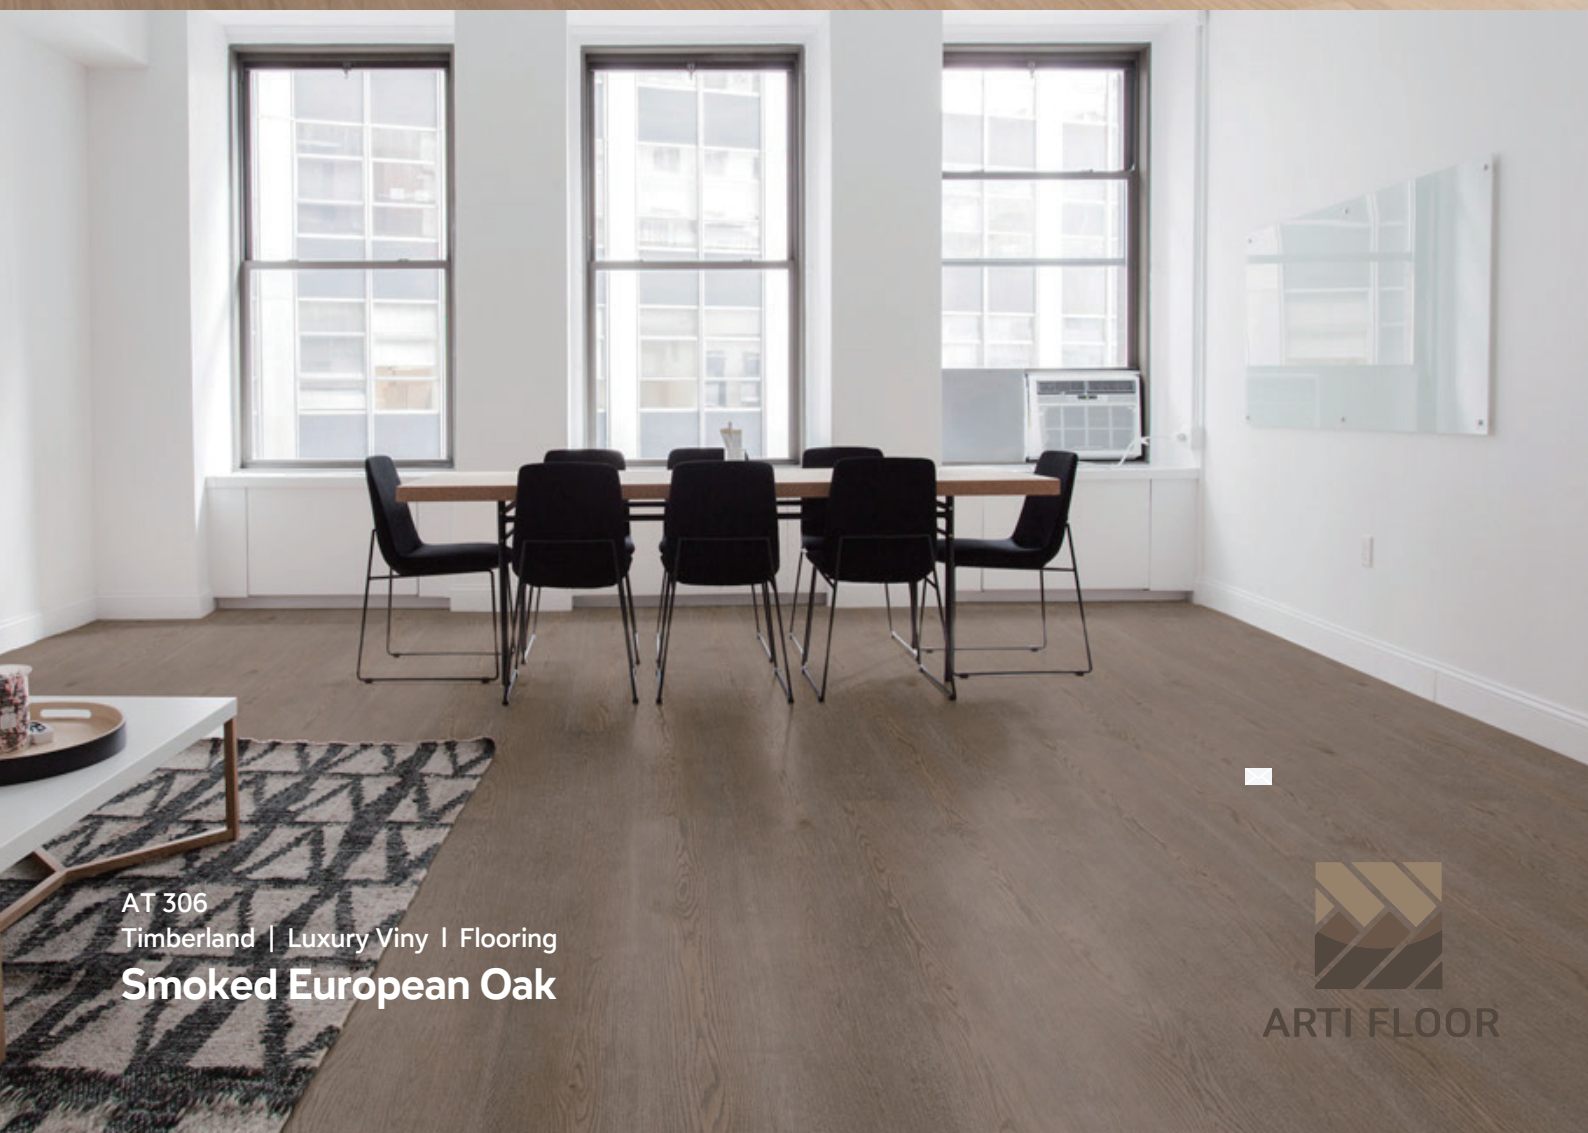

**ARTI FLOOR**

AT 305  
Timberland | Luxury Viny | Flooring  
**Natural Blackbutt**

ARTI FLOOR

AT 306  
Timberland | Luxury Viny | Flooring  
**Smoked European Oak**

ARTI FLOOR

AT 303  
Timberland | Luxury Vinyl | Flooring  
**Sand Light**